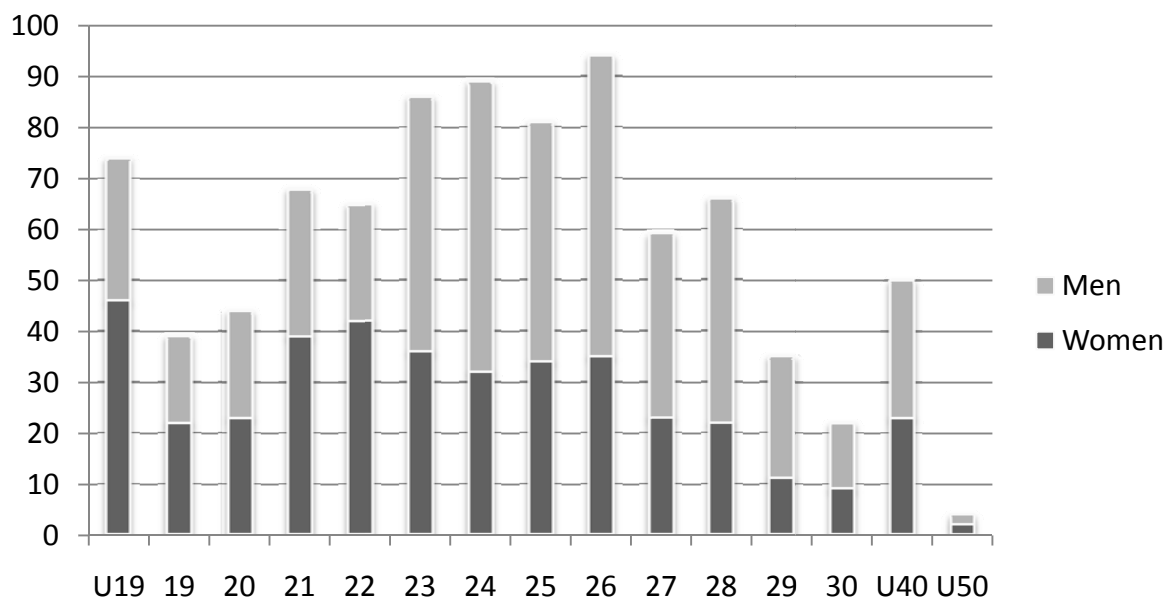

## Lacrosse in Germany

Governing Body:

DLaxV (German Lacrosse Association)

- founded 1998
- board of 7 members (all university students), incl. 1 seat for referees
- some of former board members integrated in task forces or active as advisors

Age/Gender Structure (approx 1000 players):

- association started a player database in beginning of 2007
- data as of March 07 (continued process), absolute numbers

Club structures (around 30 clubs):

- most independent (average club size 20 members, majority university students)
- some affiliated/integrated in field hockey clubs
- coaches: experienced players

## Field Lacrosse:

- Leagues:** *Youth:* N/A (Hamburg team travels Europe) - 60 players  
*Women:* 2 leagues (regional) - 300 players  
*Men:* 5 leagues (4 regional, 1 on top of the two northern leagues) - 600 players
- Season:** September - Mai
- Championship:** *Women:* 2 best teams of each league  
*Men:* Playoffs of all leagues (8 teams), then championships of best 4 teams