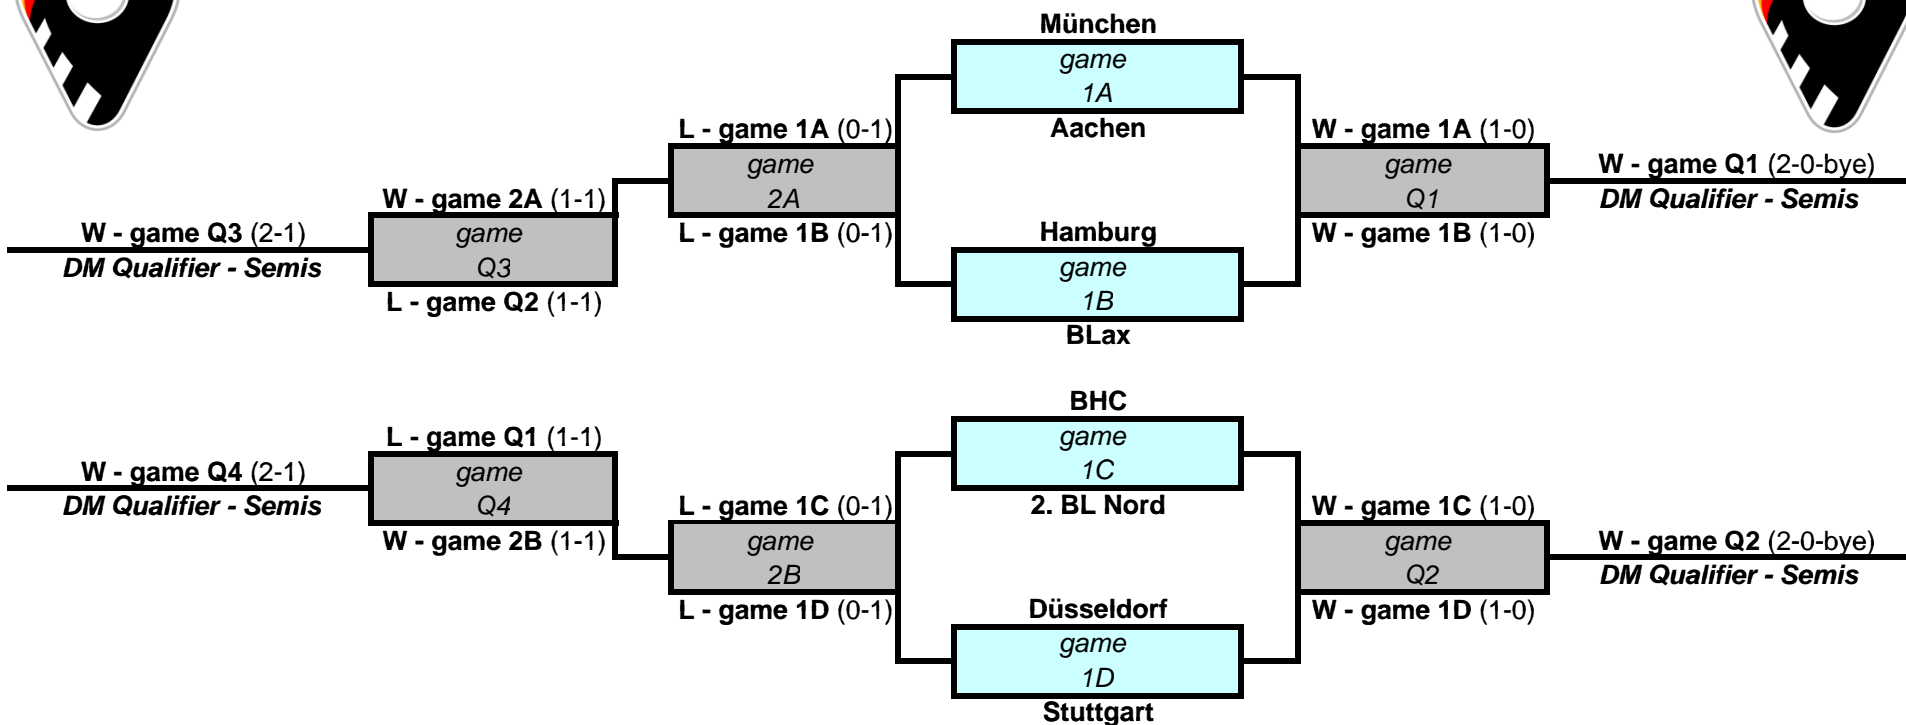

# 2010 - SPIELPLAN PLAYOFF-RUNDE HERREN

OUT	
L - game 2A	(0-2-out)
L - game 2B	(0-2-out)
L - game Q3	(1-2)
L - game Q4	(1-2)

Sonntag  
nachmittags

Samstag  
nachmittags

Samstag  
morgens

Sonntag  
morgens

QUALIFIERS - SEMIS	
W - game Q1	(2-0-bye)
W - game Q2	(2-0-bye)
W - game Q3	(2-1)
W - game Q4	(2-1)

Samstag	#	Start	Ende
Round 1	1A	08:00	10:00
	1B	10:00	12:00
	1C	12:00	14:00
	1D	14:00	16:00
Break between rounds			
Round 2	2A	18:00	20:00
	2B	20:00	22:00

Sonntag	#	Start	Ende
Qualifiers	Q1	09:00	11:00
	Q2	11:00	13:00
Break between rounds			
	Q4	14:00	16:00
	Q3	16:00	18:00